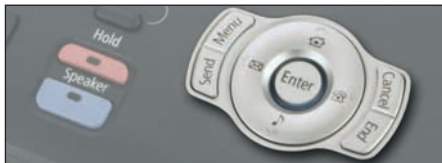

Make the investment in your company's future today and take full advantage of IP technology that will position your business for success.

SAMSUNG

VoIP Keysets

ITP-5112L

- 5 Fixed Function Keys
- Full Duplex Speakerphone
- Large Color LCD Screen
- 12 LCD Soft Keys
- Scroll Wheel
- Digital Volume Controls
 - ▶ Speaker
 - ▶ Handset
 - ▶ Ringer
- 8 Selectable Ring Tones
- Customizable Display
- Address Book
- E-Diary
- Text Messaging
- Recording Jack
- Power over Ethernet (IEEE 802.3af)

ITP-5112L

ITP-5121D/ITP-5107S

- 5 Fixed Function Keys
- Full Duplex Speakerphone
- 32 Character LCD Display (2 x 16)
- 3 LCD Soft Keys
- 21 Programmable Keys / 7 Programmable Keys
- Tri-Colored LEDs
- Digital Volume Controls
 - ▶ Speaker
 - ▶ Handset
 - ▶ Ringer
- 8 Selectable Ring Tones
- Power over Ethernet (IEEE 802.3af)
- Desk or Wall-Mounted

ITP-5121D

ITP-5107S

Navigation Key

For effortless use of advanced features the Navigation Key simplifies your life*.

Programmable Keys

Programmable keys allow you to configure the system the way you want, providing maximum efficiency.

2 LAN Connections

The built-in 2-Port data switch (10/100 Base T) supports both the phone and PC with a single data connection. (Available on ITP-5112L and ITP-5121D models.)

*Navigation key does not apply to ITP-5107S.